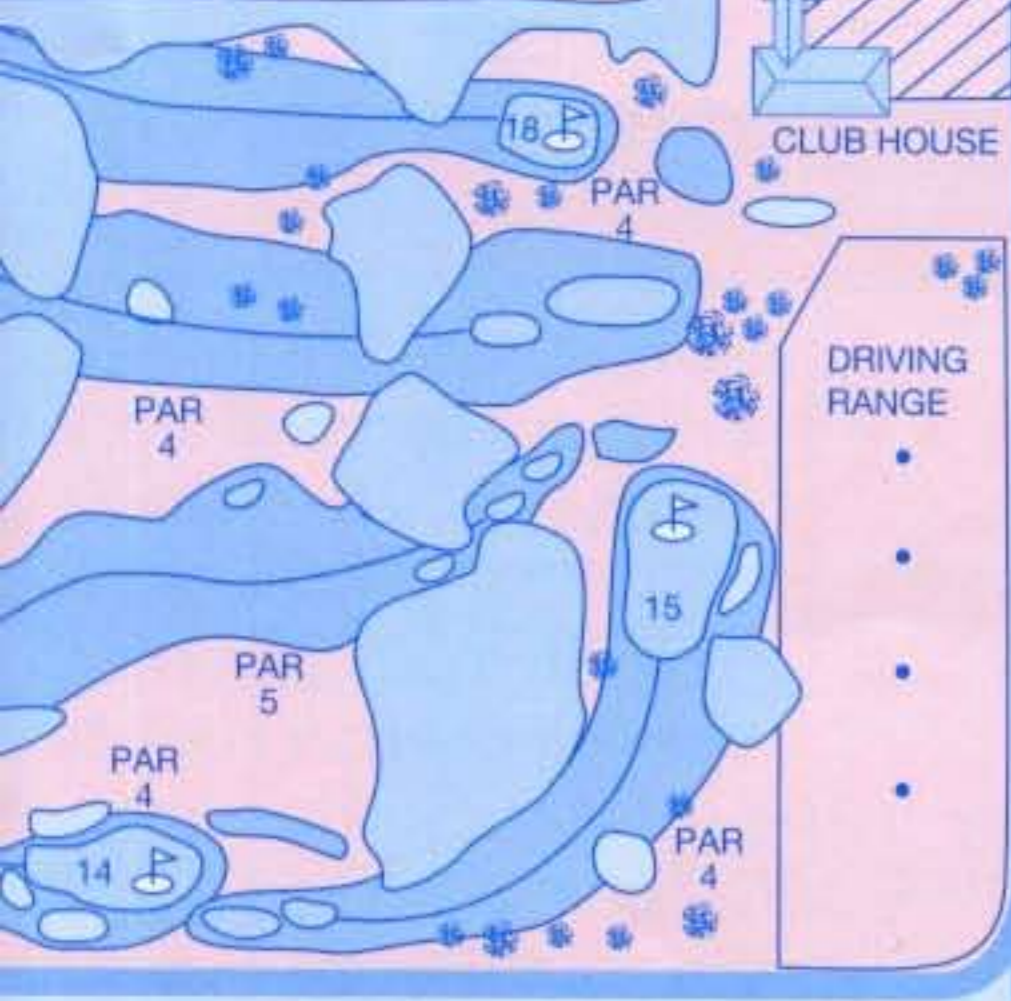

Torry Island

MARINA, CAMPGROUND
AND GOLF COURSE

Belle Glade Marina

LOCATED ON LAKE OKEECHOBEE
2 MILES WEST OF SR 715 ON TORRY ISLAND
Belle Glade, FL 33430 • Palm Beach County
Phone: **561-996-6322** • Fax: **561-993-4982**

RIM CANAL

END
DRY
ROOMS
ERS
RAMPS
STER
OOK-UPS

"BASS CAPITAL OF THE WORLD"

**Located On SR 717 Just
2 Miles West of SR 715**

- 45 Miles West of West Palm Beach
- 90 Miles East of Ft. Myers
- 80 Miles North of Miami
- 150 Miles South of Orlando