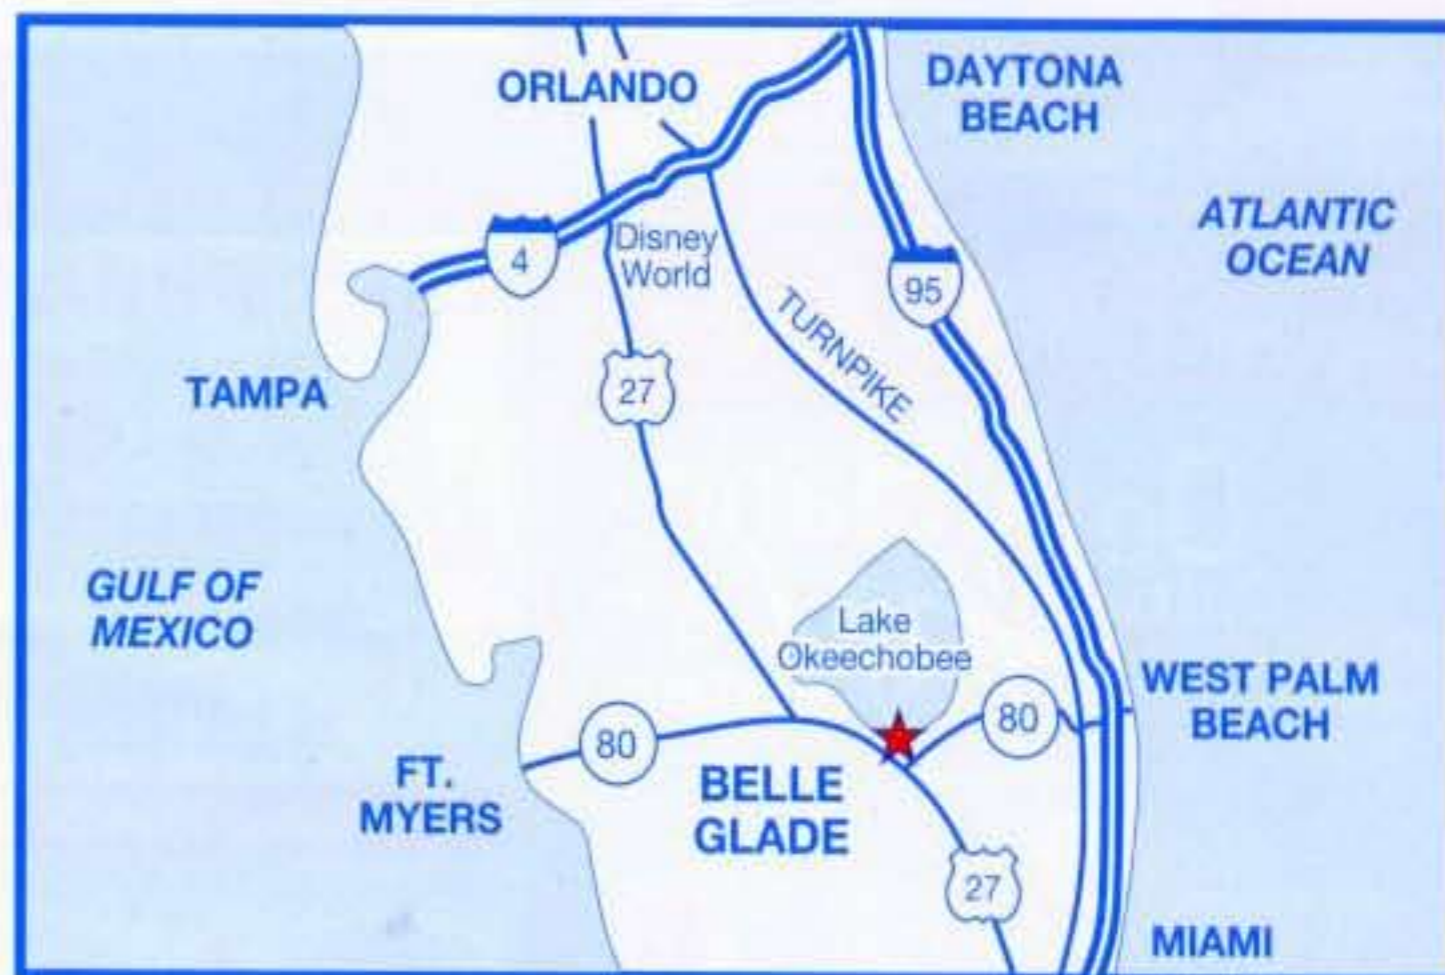

Torry Island

MARINA, CAMPGROUND
AND GOLF COURSE

Belle Glade Marina

LOCATED ON LAKE OKEECHOBEE
2 MILES WEST OF SR 715 ON TORRY ISLAND
Belle Glade, FL 33430 • Palm Beach County
Phone: **561-996-6322** • Fax: **561-993-4982**

RIM CANAL

END
DRY
ROOMS
ERS
RAMPS
STER
OOK-UPS

"BASS CAPITAL OF THE WORLD"

**Located On SR 717 Just
2 Miles West of SR 715**

- 45 Miles West of West Palm Beach
- 90 Miles East of Ft. Myers
- 80 Miles North of Miami
- 150 Miles South of Orlando