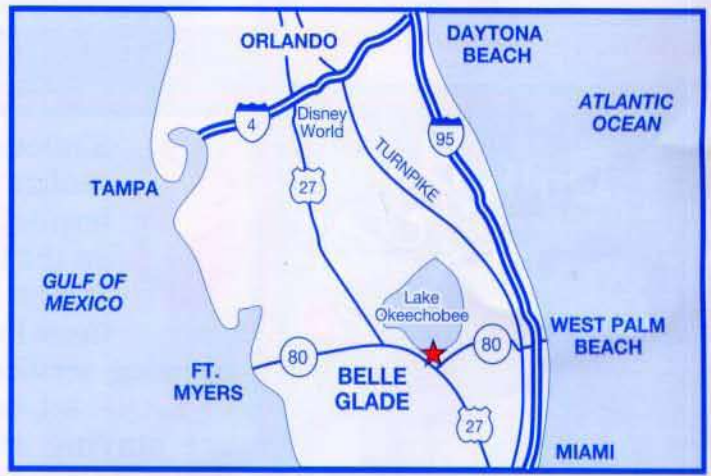

Torrey Island

Campground & Marina

Frank J. Lamb - Manager

Phone: 561-996-6322

Fax: 561-993-4982

Cell: 561-358-7421

5000 W. Canal Street ~ Belle Glade, FL 33430

RIM CANAL

"BASS CAPITAL OF THE WORLD"

ND
RY
OMS
ERS
RAMP
TER

Located On SR 717 Just 2 Miles West of SR 715

- 45 Miles West of West Palm Beach
- 90 Miles East of Ft. Myers
- 80 Miles North of Miami
- 150 Miles South of Orlando