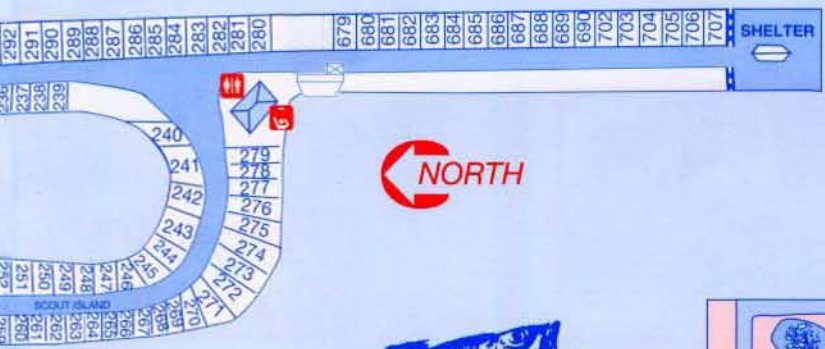

Torrey Island

Campground & Marina

Frank J. Lamb - Manager

Phone: 561-996-6322

Fax: 561-993-4982

Cell: 561-358-7421

5000 W. Canal Street ~ Belle Glade, FL 33430

RIM CANAL

"BASS CAPITAL OF THE WORLD"

ND
RY
OMS
ERS
RAMP
TER

Located On SR 717 Just 2 Miles West of SR 715

- 45 Miles West of West Palm Beach
- 90 Miles East of Ft. Myers
- 80 Miles North of Miami
- 150 Miles South of Orlando